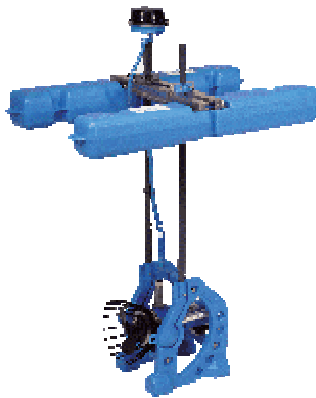

## BRIO

Models		Nominal Power HP		kW absorbed		r.p.m.	Weight motor only Kg
Single - phase 230V - 50Hz	Three - phase 400V - 50Hz	Single - phase 230V - 50Hz	Three - phase 400V - 50Hz	Single - phase 230V - 50Hz	Three - phase 400V - 50Hz		
BRIO 0,5M	BRIO 0,5T	0.5	0.5	0.6	0.6	1400	13
BRIO 1M	BRIO 1T	1	1	1.2	1.2	1400	20

Models			Power kW		kW absorbed		r.p.m.	Weight motor only Kg
Single - phase 220V - 60Hz	Three - phase 220V - 60Hz 380V - 60Hz	Three - phase 440V - 60Hz	Single - phase 220V - 60Hz	Three - phase 220V - 60Hz 380V - 60Hz 440V - 60Hz	Single - phase 220V - 60Hz	Three - phase 220V - 60Hz 380V - 60Hz 440V - 60Hz		
BRIO 0,5M	BRIO 0,5T	BRIO 0,5T	0.37	0.37	0.6	0.6	1650	13
BRIO 1M	BRIO 1T	BRIO 1T	0.75	0.75	1.2	1.2	1650	20
-	-	BRIO 2T	-	1.1	-	1.5	1650	20