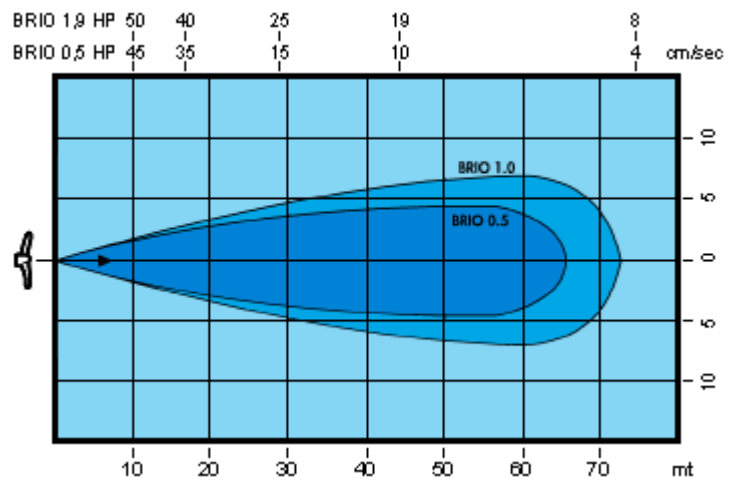

## BRIO

Models		Nominal Power HP		kW absorbed		r.p.m.	Weight motor only Kg
Single - phase 230V - 50Hz	Three - phase 400V - 50Hz	Single - phase 230V - 50Hz	Three - phase 400V - 50Hz	Single - phase 230V - 50Hz	Three - phase 400V - 50Hz		
BRIO 0,5M	BRIO 0,5T	0.5	0.5	0.6	0.6	1400	13
BRIO 1M	BRIO 1T	1	1	1.2	1.2	1400	20

Models			Power kW		kW absorbed		r.p.m.	Weight motor only Kg
Single - phase 220V - 60Hz	Three - phase 220V - 60Hz 380V - 60Hz	Three - phase 440V - 60Hz	Single - phase 220V - 60Hz	Three - phase 220V - 60Hz 380V - 60Hz 440V - 60Hz	Single - phase 220V - 60Hz	Three - phase 220V - 60Hz 380V - 60Hz 440V - 60Hz		
BRIO 0,5M	BRIO 0,5T	BRIO 0,5T	0.37	0.37	0.6	0.6	1650	13
BRIO 1M	BRIO 1T	BRIO 1T	0.75	0.75	1.2	1.2	1650	20
-	-	BRIO 2T	-	1.1	-	1.5	1650	20